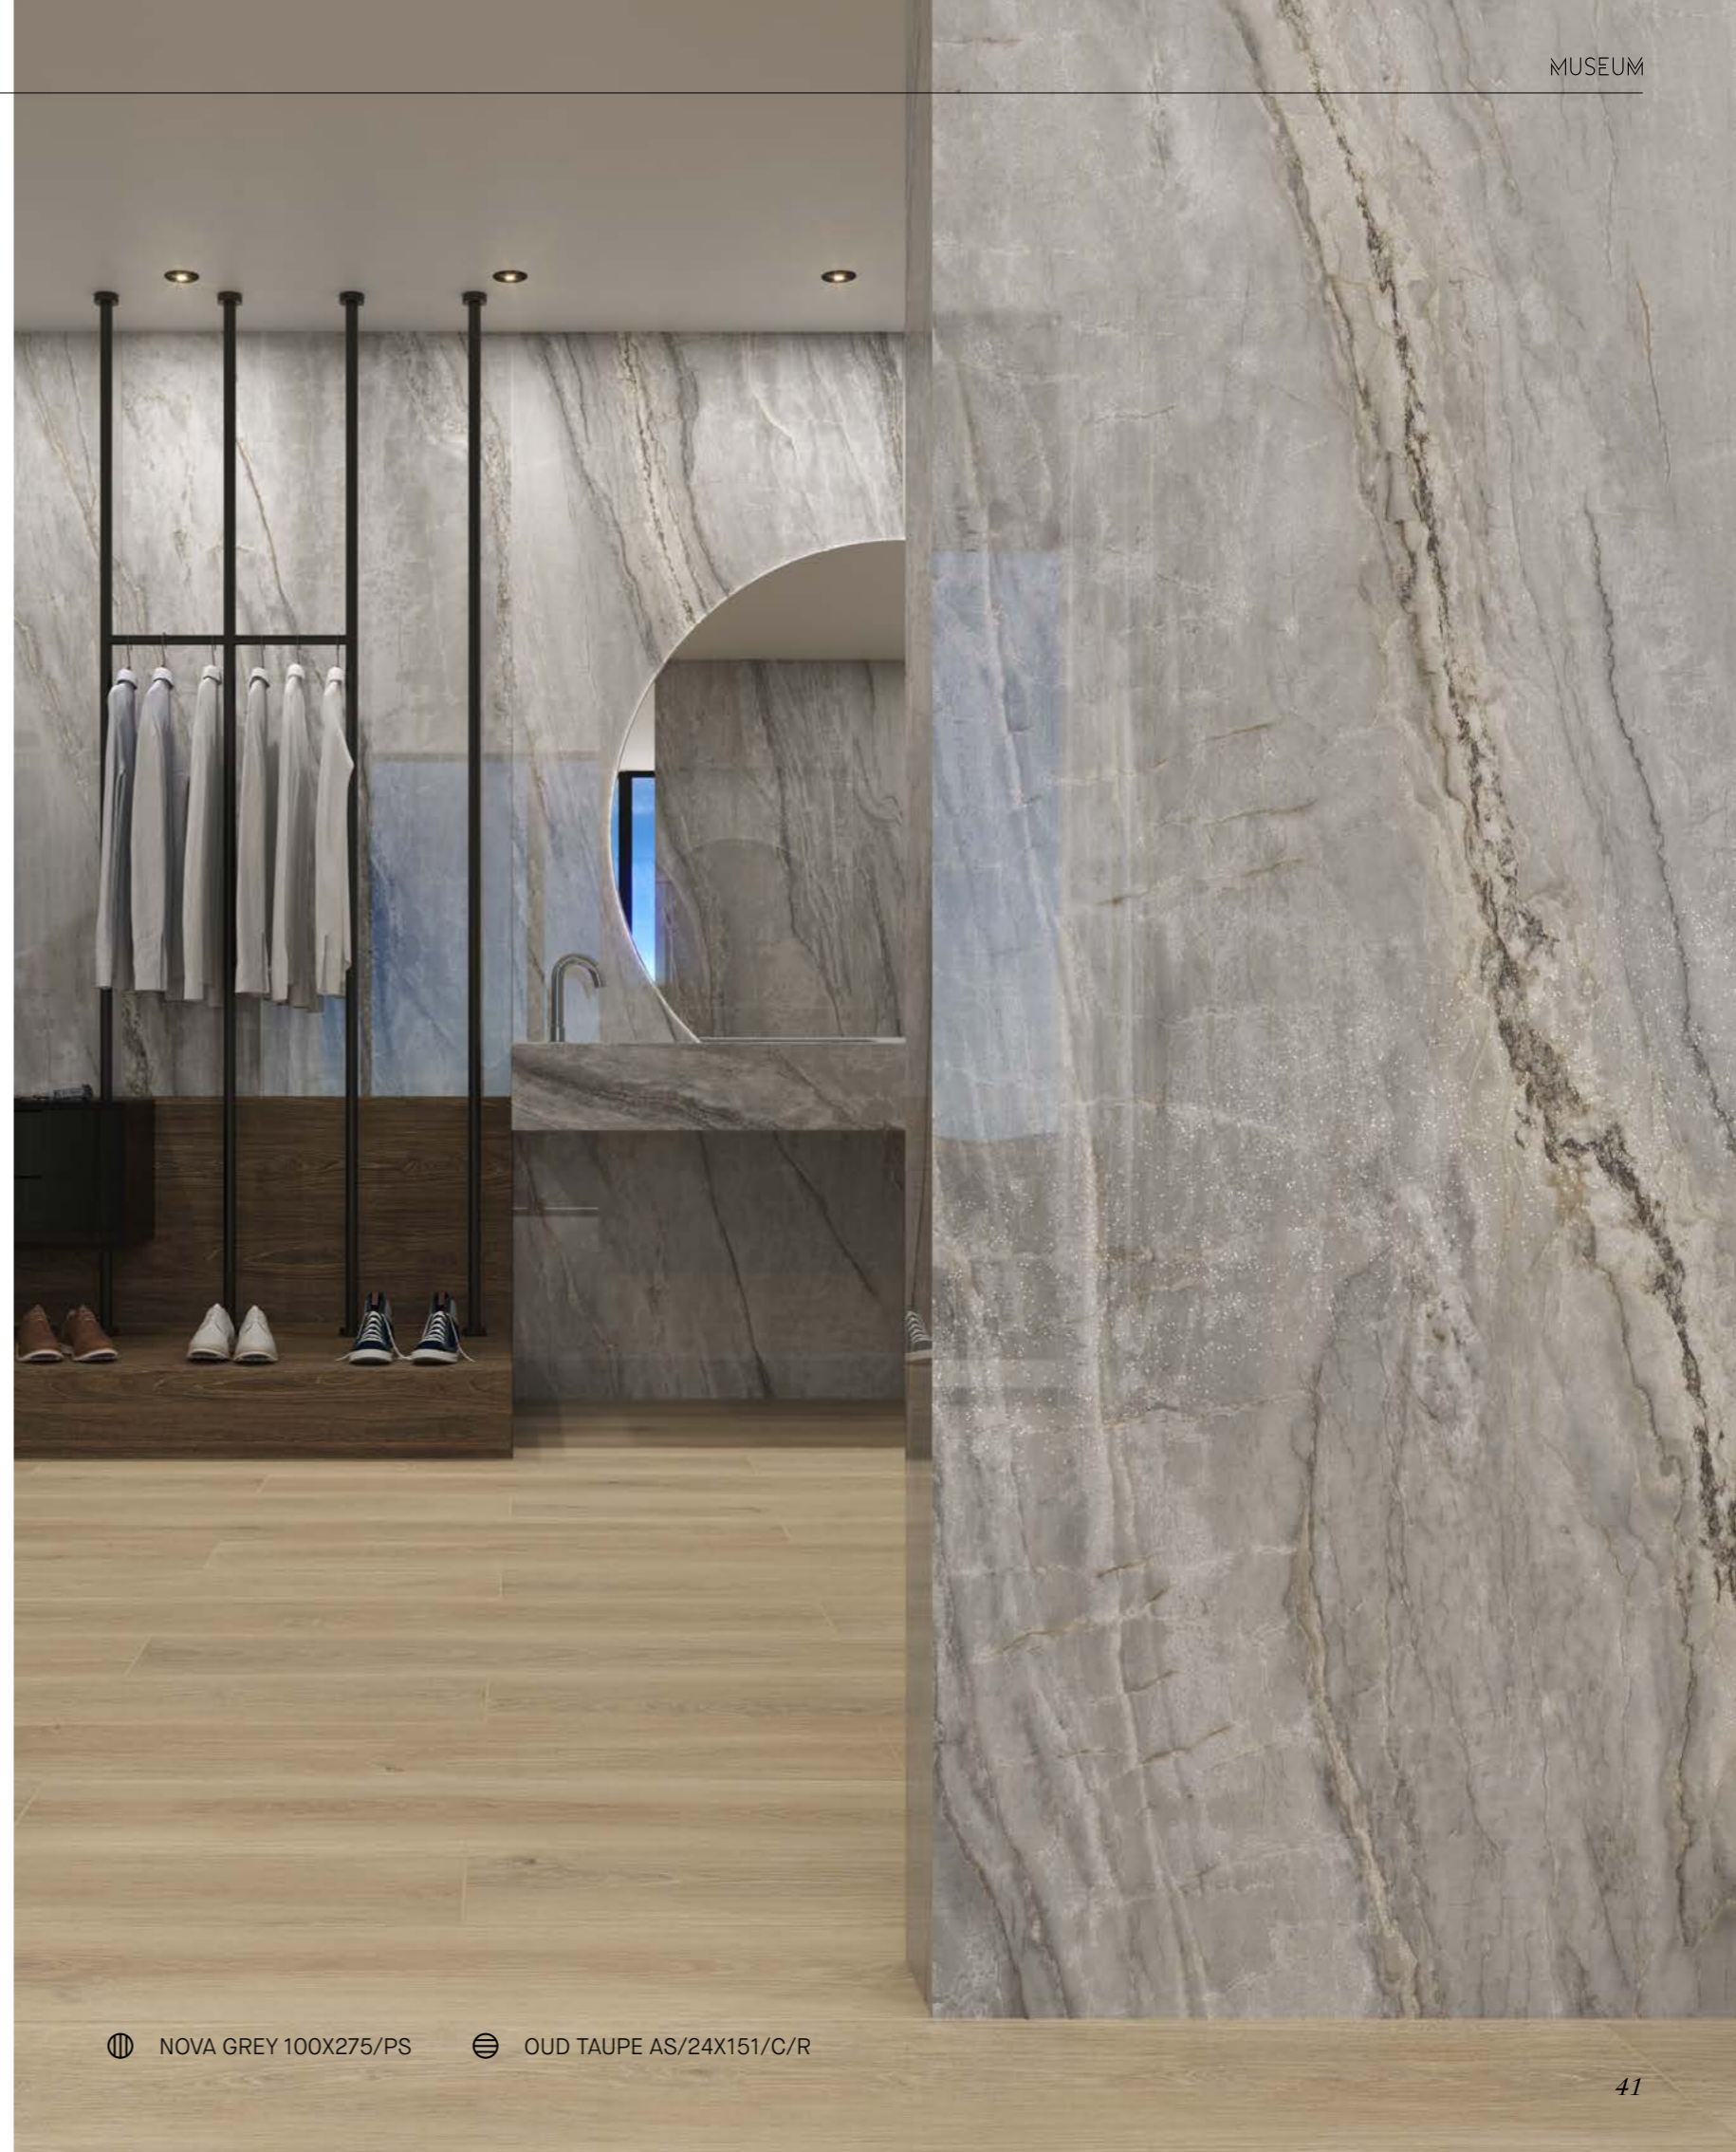

NOVA GREY 100X275/PS

OULD TAUPE AS/24X151/C/R